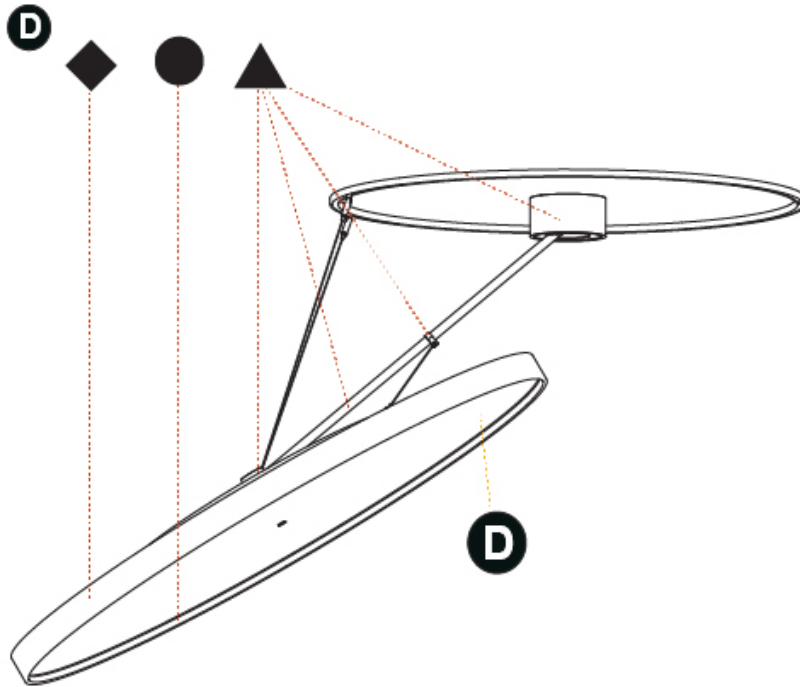

SIGN DIVA DANCER SUSPENSION

A30876-

PROJECT

TYPE

SPECIFIER

QUANTITY

DATE