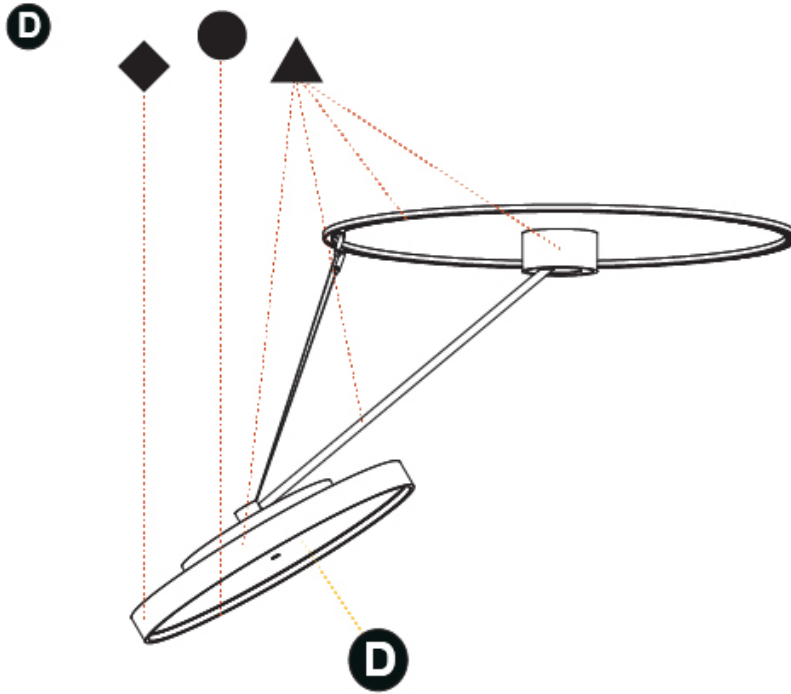

SIGN DIVA DANCER SUSPENSION

A30873-

PROJECT
TYPE
SPECIFIER
QUANTITY
DATE