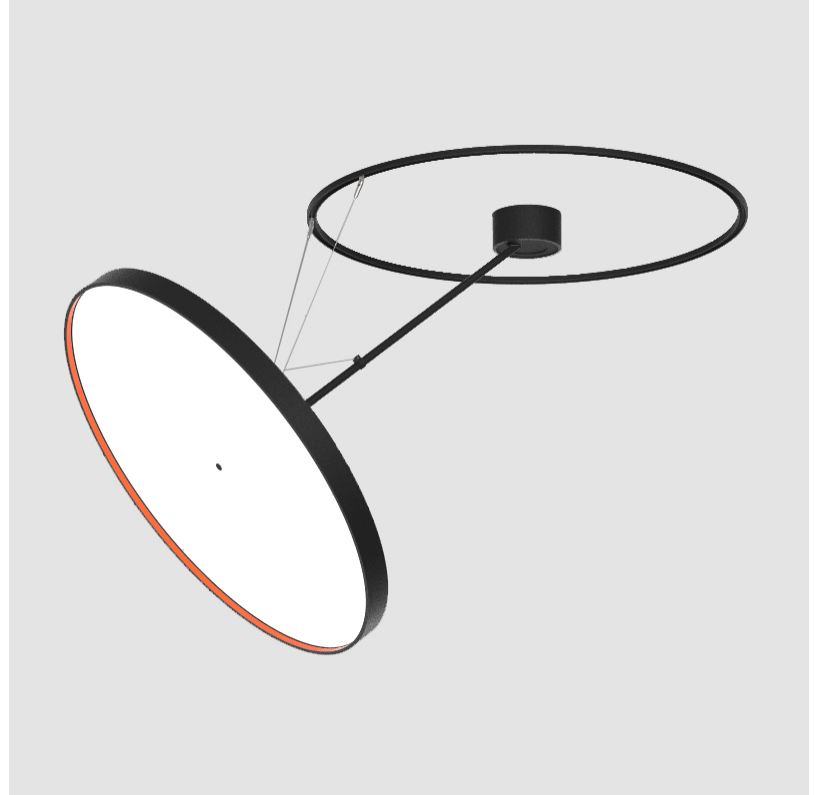

GENERAL

Series: Sign Diva Dancer
Subseries: Sign Diva Dancer Korona
Brand: Prolicht
Division: Architectural
Mounting Type: Suspension
Mounting Location: Ceiling
Subcategory: Pendant

PHYSICAL

Shape: Round
Diameter (mm): 850
Diameter (in): 33 7/16
Height (mm): 870
Height (in): 34 1/4
Light Distribution: Adjustable / Direct
Weight (kg): 10.5
Weight (lbs): 23.1
Diffuser: PMMA - Opal / Micro-Prism / Sparkling Secret / Vintage Industrial
Fixture Finish: SSR / BKV / CWI / CRY / HAB / UFT / ITA / RUA / FTG / MYG / LOD / PUS / FRO / FUP / KIA / POP / BLS / SPG / MEY / GOH / GUM / CHC / COM / ABZ / JAG / OBR / MOS / ROR
Fixture Material: Extruded Aluminum / Steel

ELECTRICAL

Lamp Type: LED (Zhaga Standard)
Input Wattage (W): 96.8
Total Output Wattage (W): 76.8
Dimming: Tri-Mode (Non-Dimming and Phase Dimming (120Vac only) and 0-10V Dimming)
Driver Included: Yes
Driver Location: Integrated
Driver Type: Constant Current - Universal
Driver Class: Class 2
Input Voltage (V): 120 - 277
Constant Current (MA): 600

LED

Color Temperature (°K): 2700 / 3000 / 4000
Max. Delivered Lumen (lm): 11160 / 11388 / 11620
CRI: >90 CRI
Lamp Life (hrs): 50000

OPTICAL

Adjustability: Rotational Canopy 170°; Tilting Canopy ±50°; Tilting Head ±90°

RATINGS AND CERTIFICATIONS

Certified By: Certified for North American Standards
IP rating: IP20